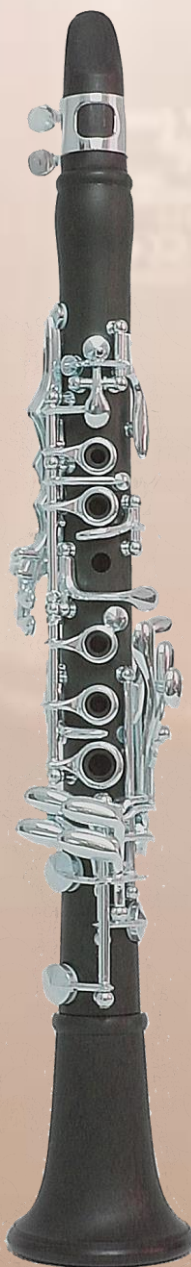

CLARINETTI

CLARINETS

Fine musical instruments since 1836

CLARINETTO IN SI \flat

B \flat CLARINET

Mod. CL 21FB

17 chiavi, 6 anella
con leva del MI \flat
Corpo in grenadilla
Meccanica in
alpacca argentata

*17 keys, 6 rings with
E-flat lever
Grenadilla body
Nickel silver keys
silver plated*

CLARINETTO IN LA \flat

A \flat CLARINET

Mod. CL 21FB

17 chiavi, 6 anella con
leva del MI \flat
Corpo in ebano in un
unico pezzo
Meccanica argentata

*17 keys, 6 rings with E-flat
lever
One piece ebony body
Silver plated keys*

CLARINETTO IN MI \flat

E \flat CLARINET

Mod. CL 21F

17 chiavi
Corpo in ebano
Meccanica argentata

*17 keys
Ebony body
Silver plated keys*

CLARINETTO IN SI \flat

B \flat CLARINET

Mod. CL 21T

17 chiavi, 6 anella
Corpo in ebano
Meccanica argentata

*17 keys, 6 rings
Ebony body
Silver plated keys*

Fine musical instruments since 1836